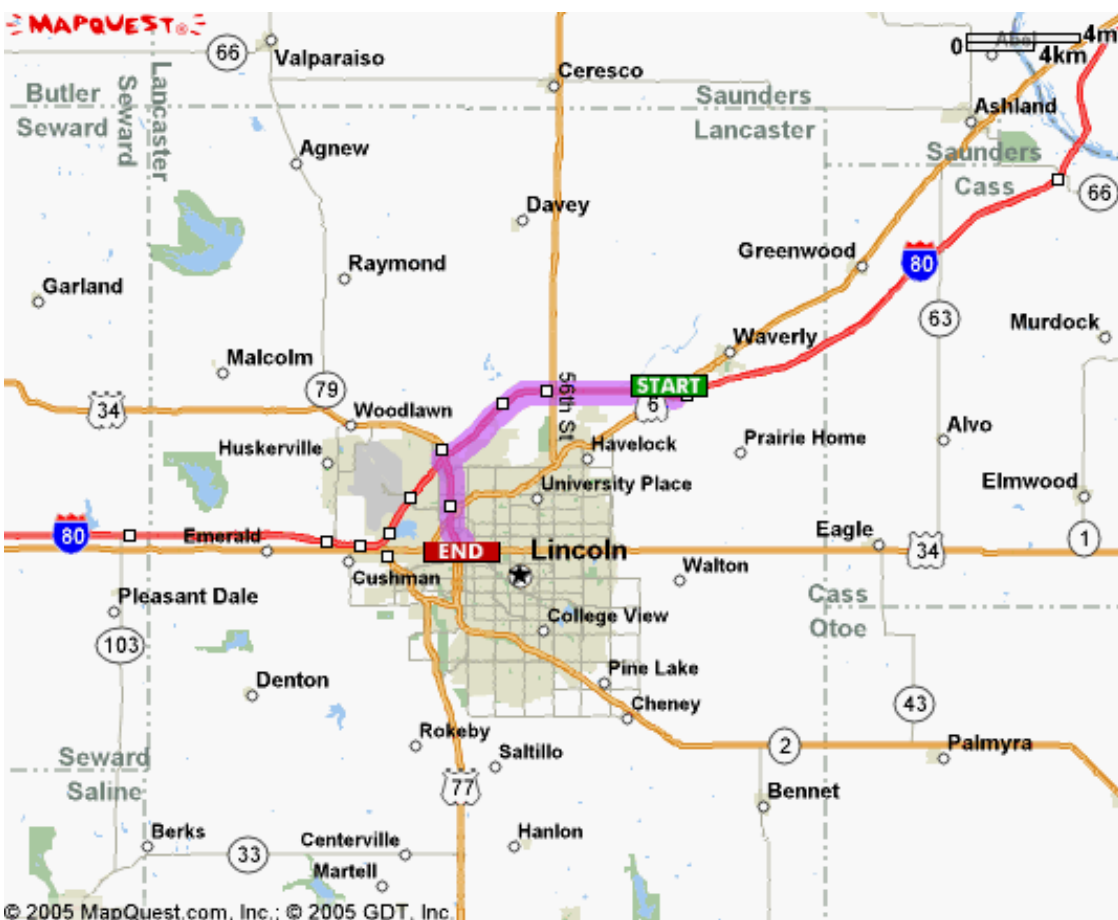

© 2005 MapQuest.com, Inc.; © 2005 GDT, Inc.

NAVTEQ ON BOARD All rights reserved. Use Subject to License/Copyright | [Map Legend](#)

These directions are informational only. No representation is made or warranty given as to their content, road conditions or route usability or expeditiousness. User assumes all risk of use. MapQuest and its suppliers assume no responsibility for any loss or delay resulting from such use.

[Business Solutions](#) | [Advertise](#) | [Wireless](#) | [Settings](#) | [Link to MapQuest](#) | [Help](#) | [Contact Us](#) | [About](#) | [Privacy](#) | [Legal](#)
© 2005 MapQuest.com, Inc. All rights reserved.