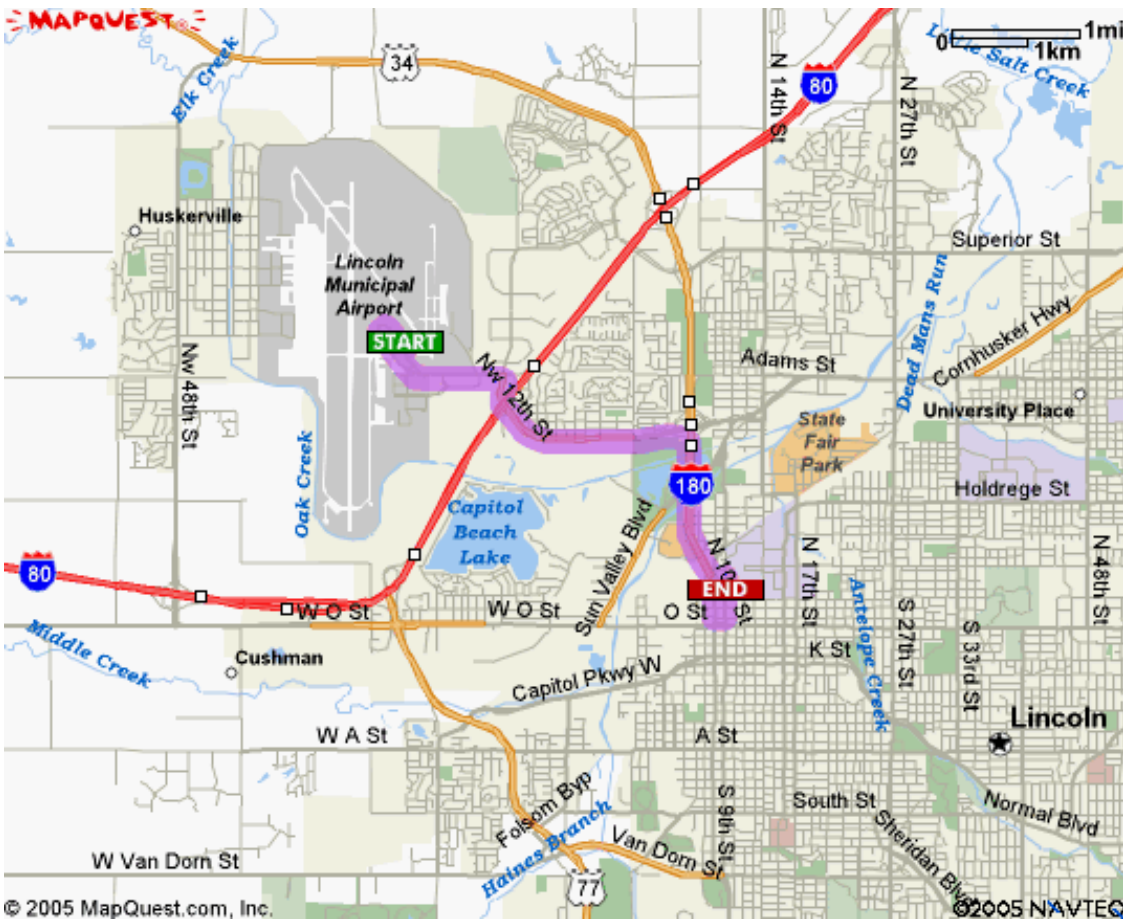

NAVTEQ ON BOARD All rights reserved. Use Subject to License/Copyright | [Map Legend](#)

These directions are informational only. No representation is made or warranty given as to their content, road conditions or route usability or expeditiousness. User assumes all risk of use. MapQuest and its suppliers assume no responsibility for any loss or delay resulting from such use.

[Business Solutions](#) | [Advertise](#) | [Wireless](#) | [Settings](#) | [Link to MapQuest](#) | [Help](#) | [Contact Us](#) | [About](#) | [Privacy](#) | [Legal](#)

© 2005 MapQuest.com, Inc. All rights reserved.